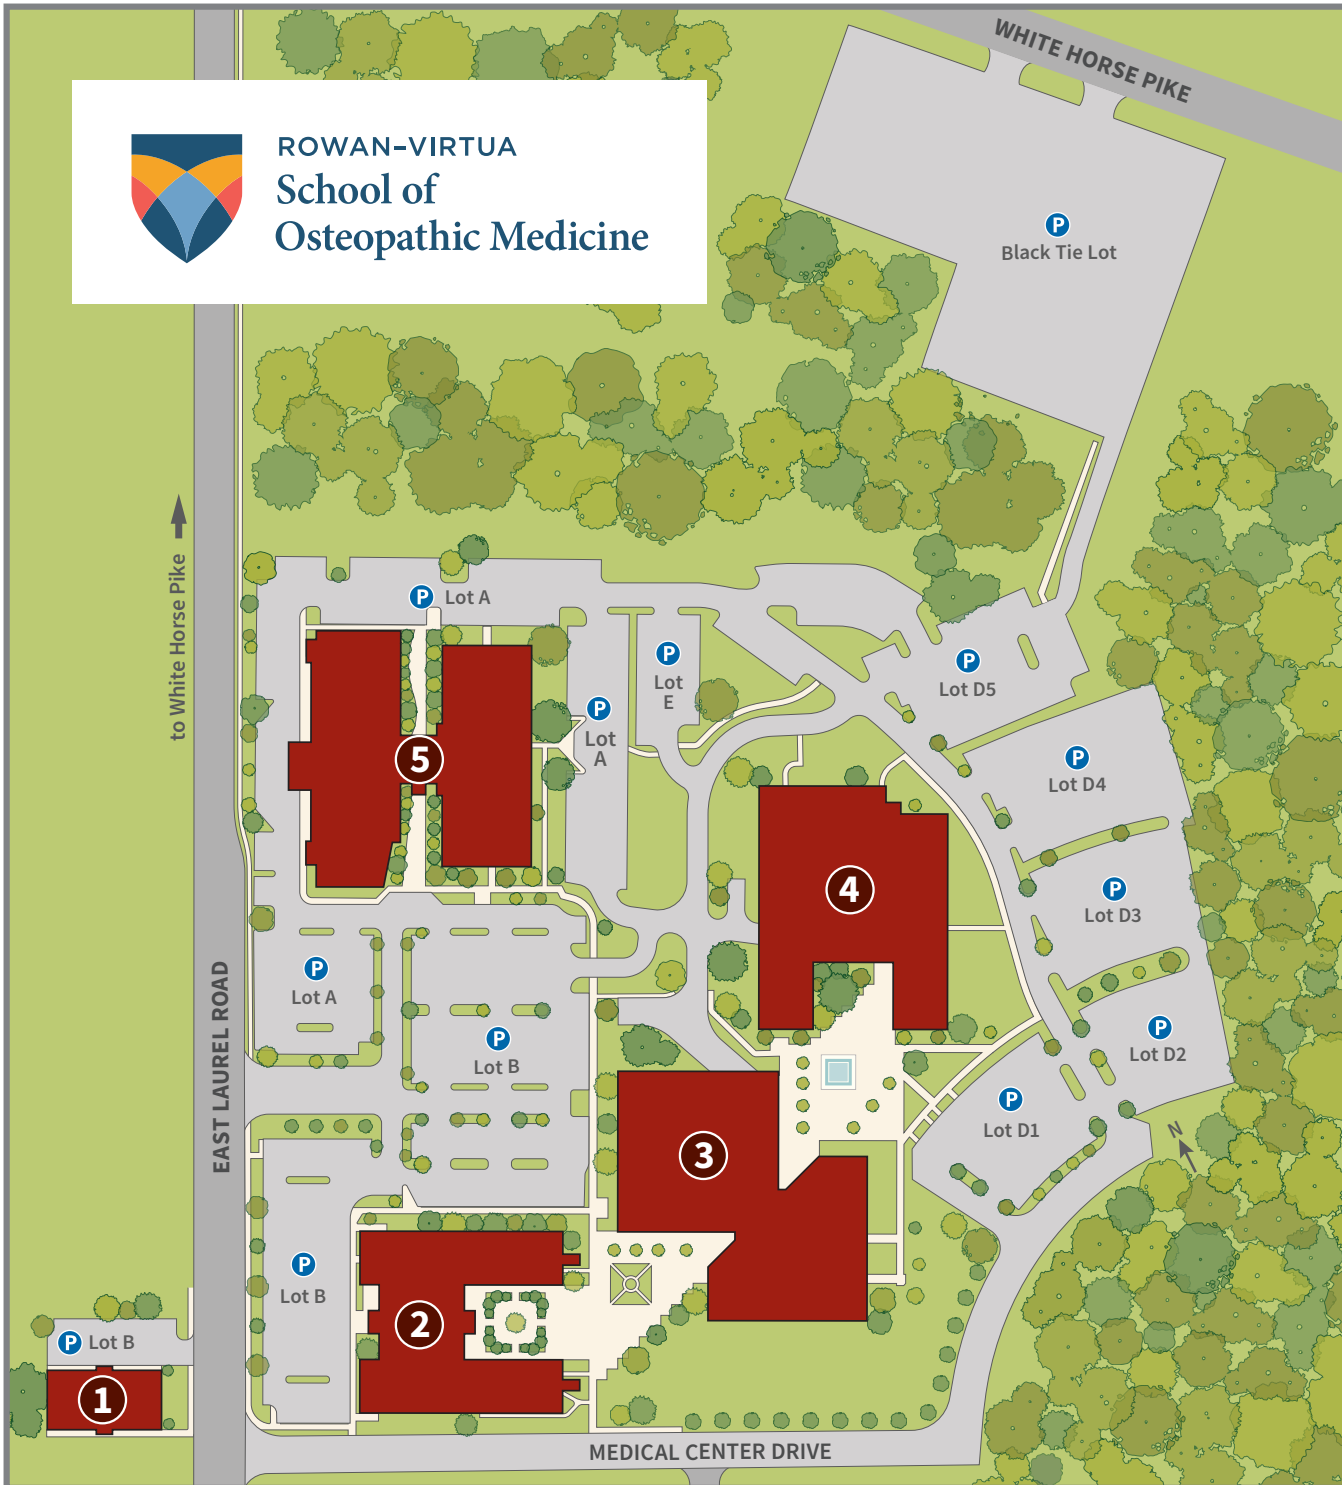

ROWAN-VIRTUA
School of
Osteopathic Medicine

Stratford Campus

BUILDINGS

1. 113 Laurel Road
2. University Educational Center
3. Academic Center
4. Science Center
5. Rowan Medicine Building

PARKING

- Lot A: Patient Parking
- Lot B: Staff Parking
- Lot D: Student & Staff Parking
- Lot E: Permitted Staff Parking